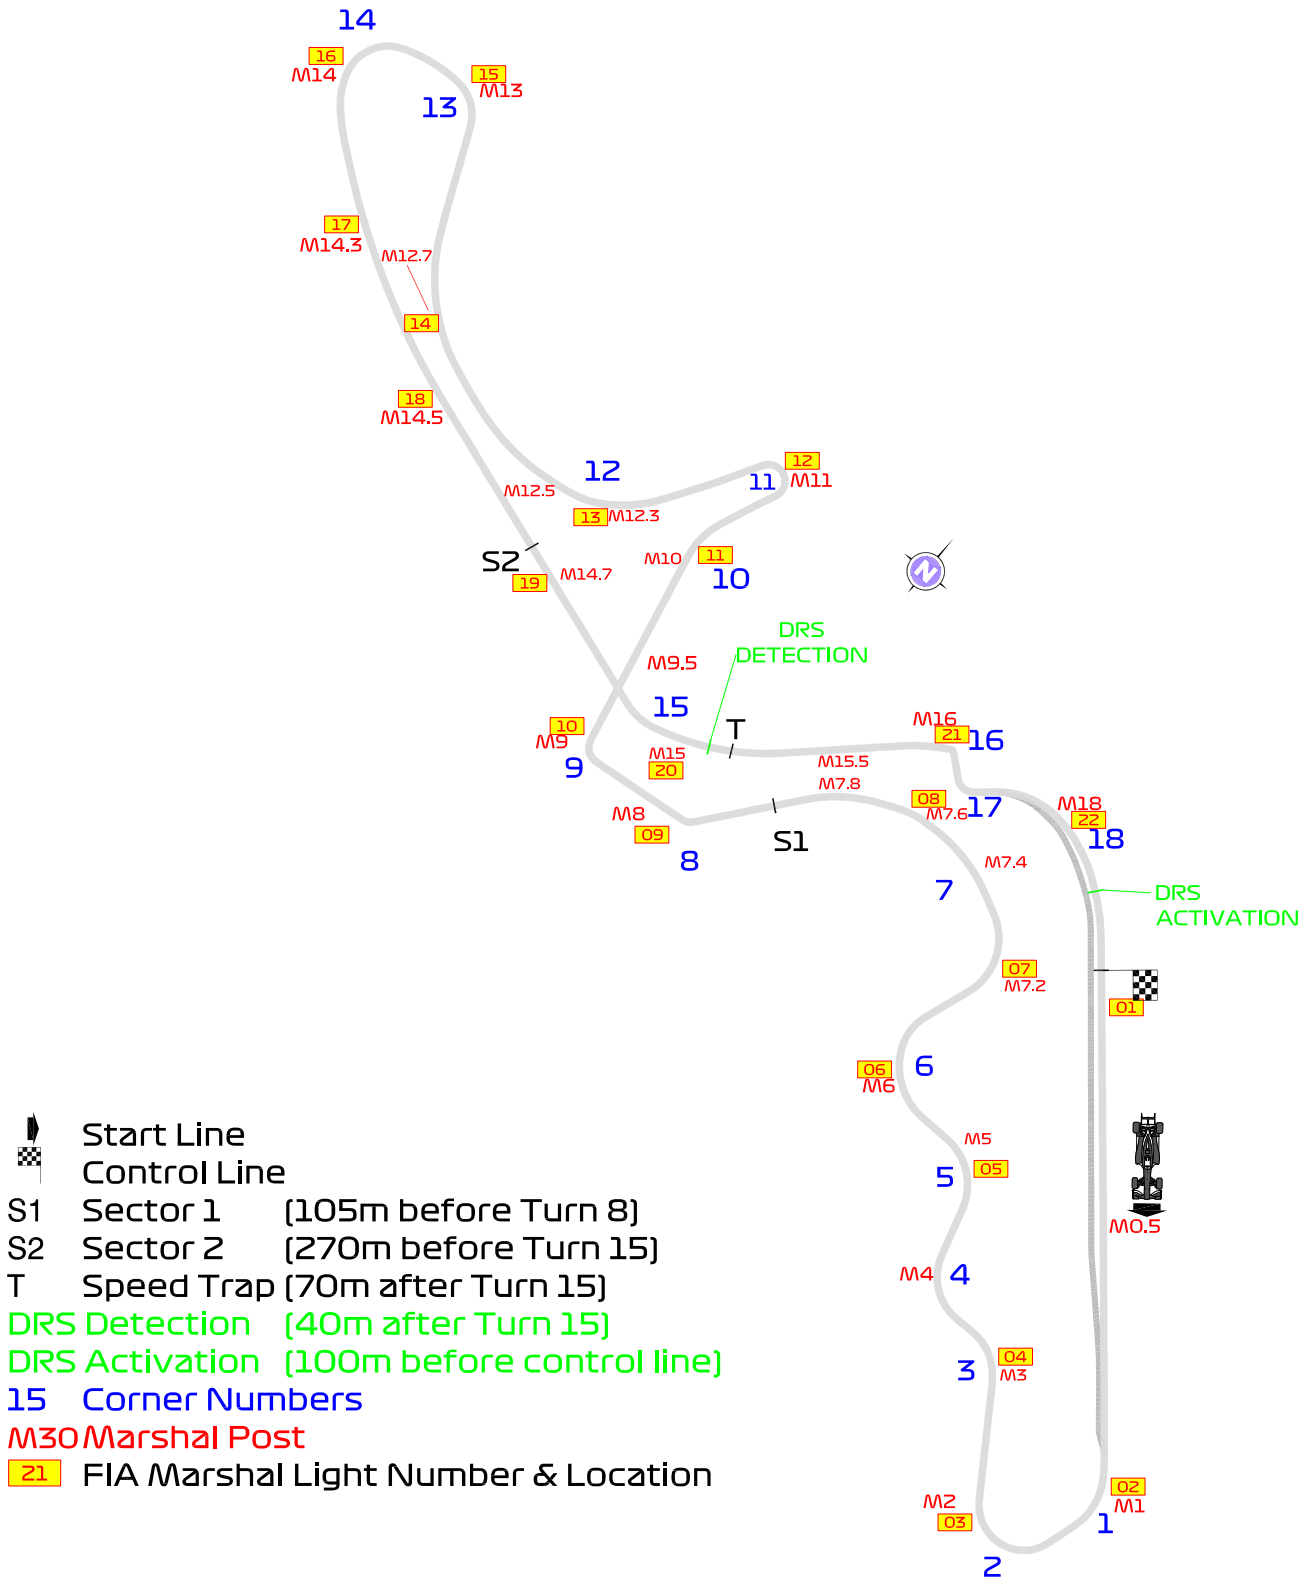

# 2024 JAPANESE GRAND PRIX

05 - 07 April 2024

---

<b>From</b>	The FIA Formula One Race Director	<b>Document</b>	8
<b>To</b>	All Teams, All Officials	<b>Date</b>	04 April 2024
		<b>Time</b>	17:10

---

**Title** Event Notes - Circuit Map  
**Description** Event Notes - Circuit Map  
**Enclosed** JAPAN\_CIRCUIT\_24 FIA A.pdf

## FORMULA 1 MSC CRUISES JAPANESE GRAND PRIX 2024 - Suzuka

### Circuit Map

Circuit Centreline Length = 5.807km